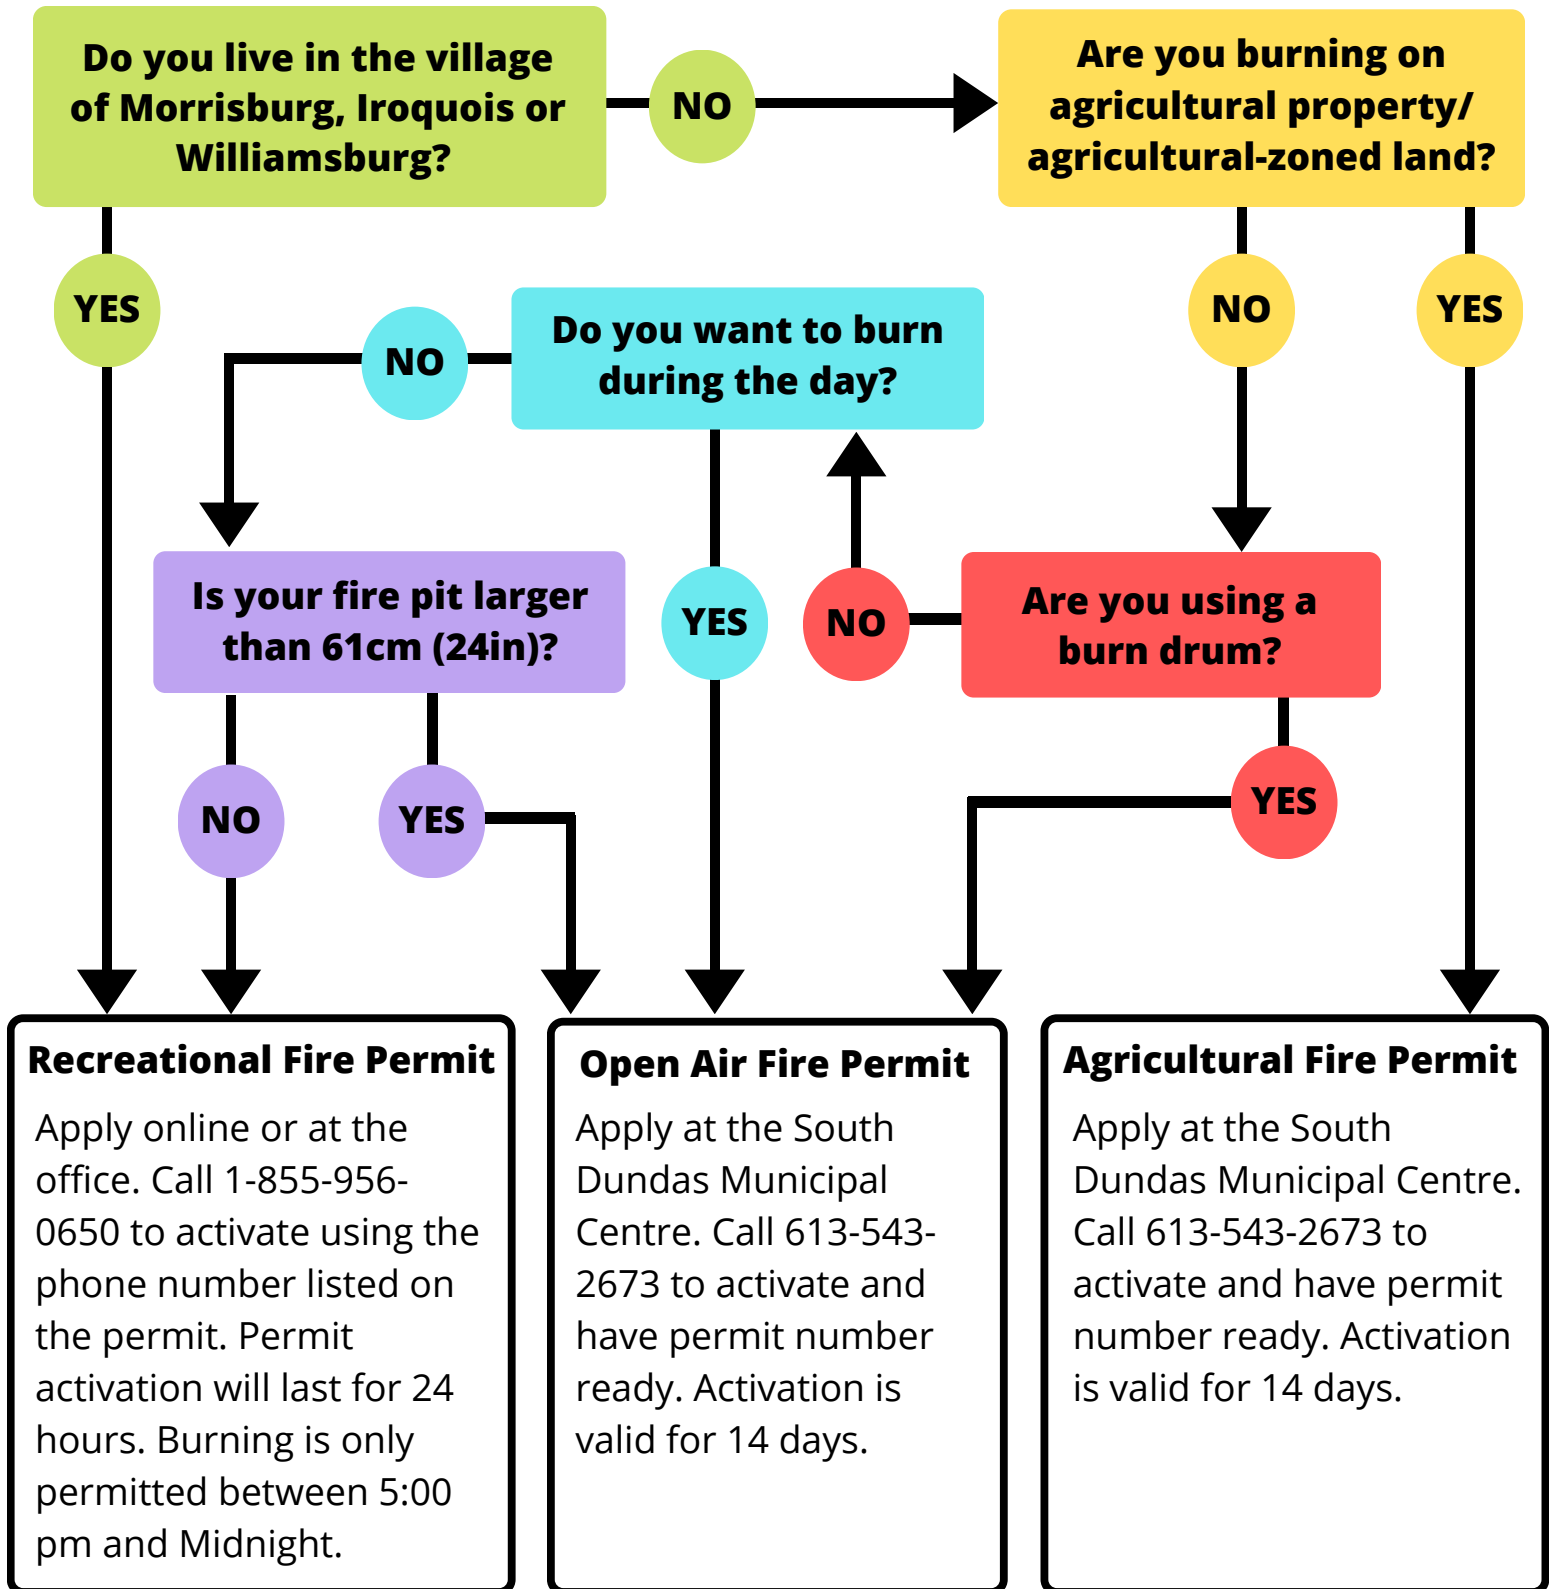

WHAT KIND OF BURN PERMIT DO I NEED?

Start here:

IMPORTANT REMINDER

Permits are only valid for ONE year (January to December).

Please apply for a new permit at the beginning of each new year.